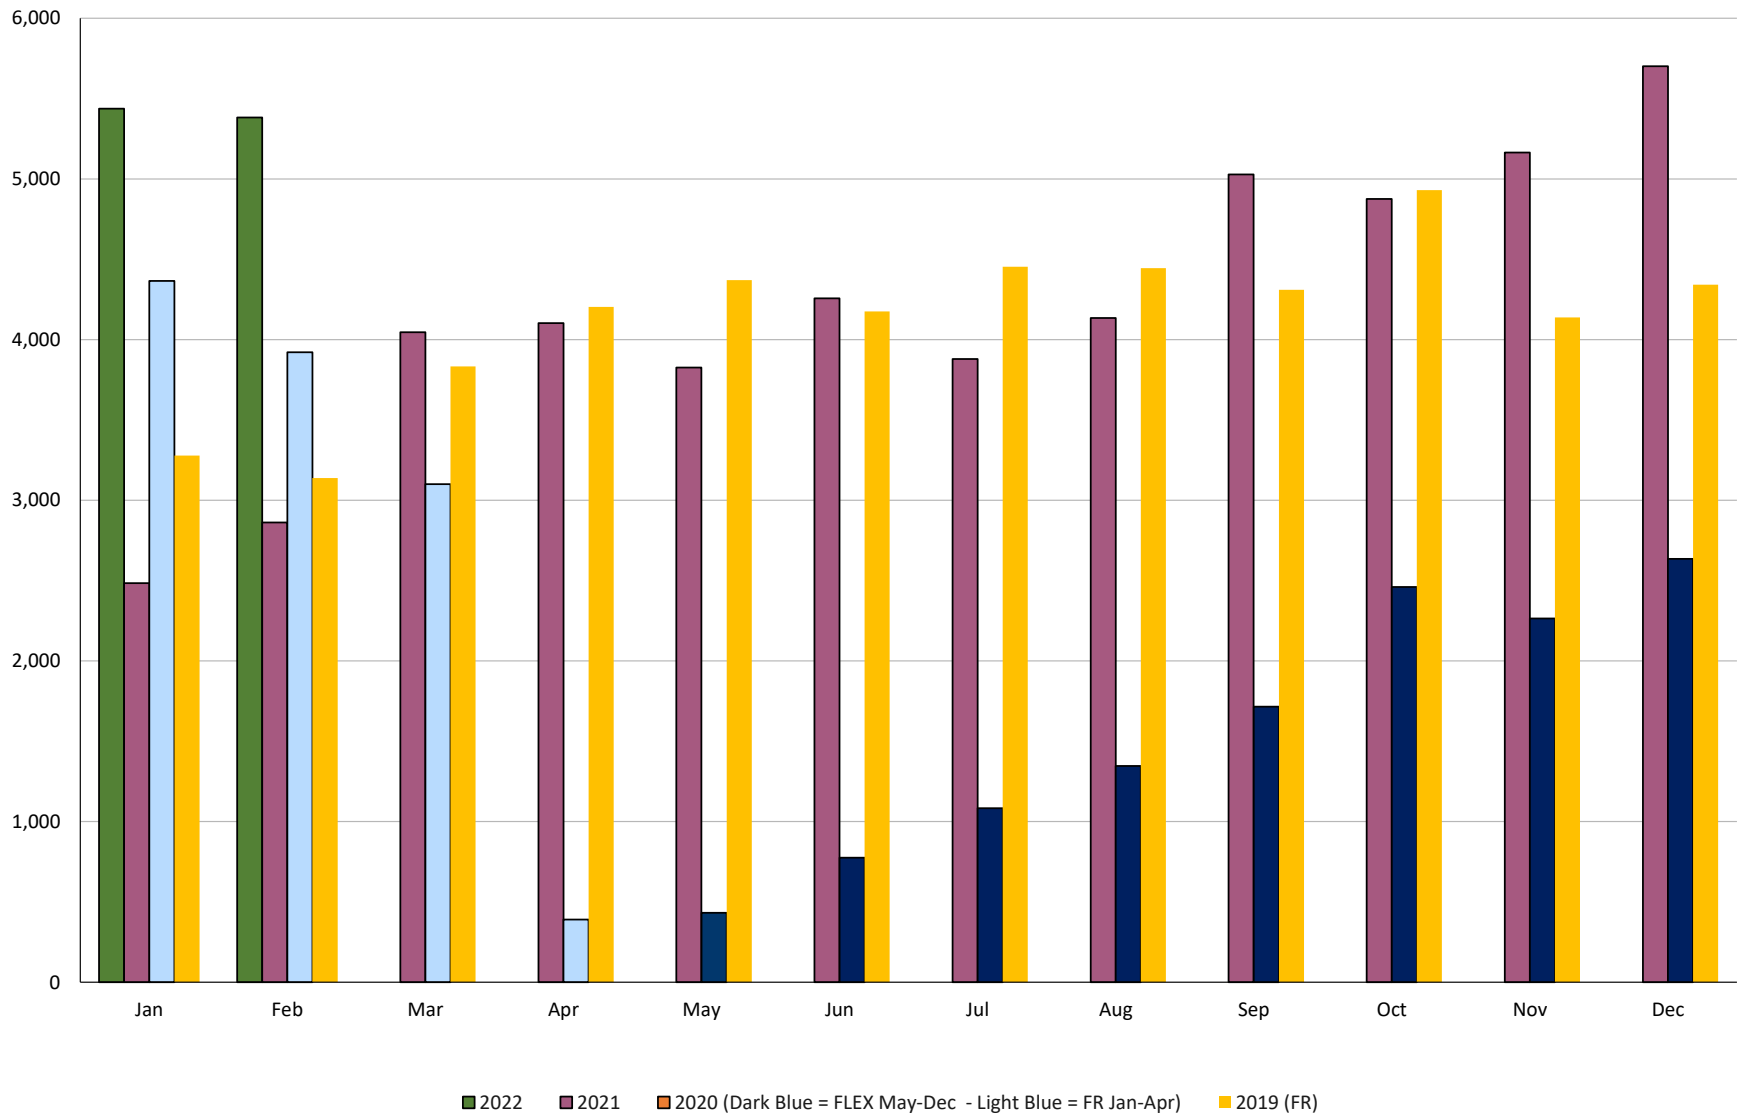

FLEX SERVICE INFORMATION

FLEX (FR) Delaware Daytime Trips FR includes US Rt 23

DEMAND RESPONSE INFORMATION

DR Daytime GP Ridership

DR Daytime Contract Ridership

DR Total Daytime Ridership