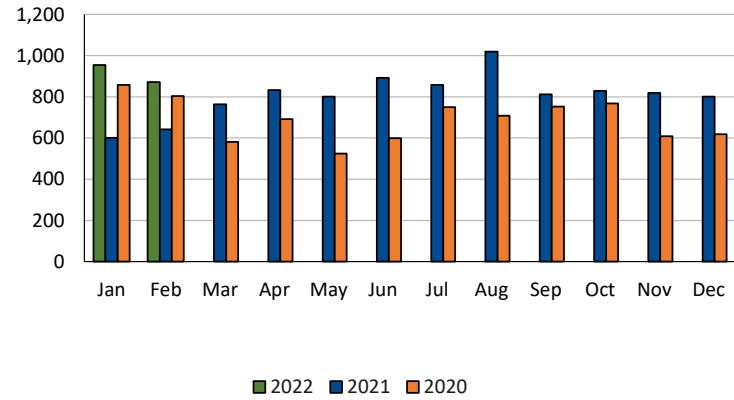

FLEX SERVICE INFORMATION

FLEX (FR) Delaware Daytime Trips FR includes US Rt 23

DEMAND RESPONSE INFORMATION

DR Daytime GP Ridership

DR Daytime Contract Ridership

DR Total Daytime Ridership