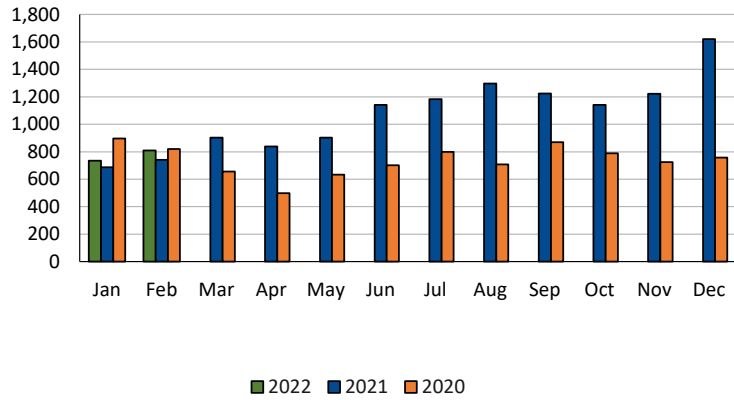

FLEX SERVICE INFORMATION

FLEX (FR) Delaware Daytime Trips FR includes US Rt 23

DEMAND RESPONSE INFORMATION

DR Daytime GP Ridership

DR Daytime Contract Ridership

DR Total Daytime Ridership