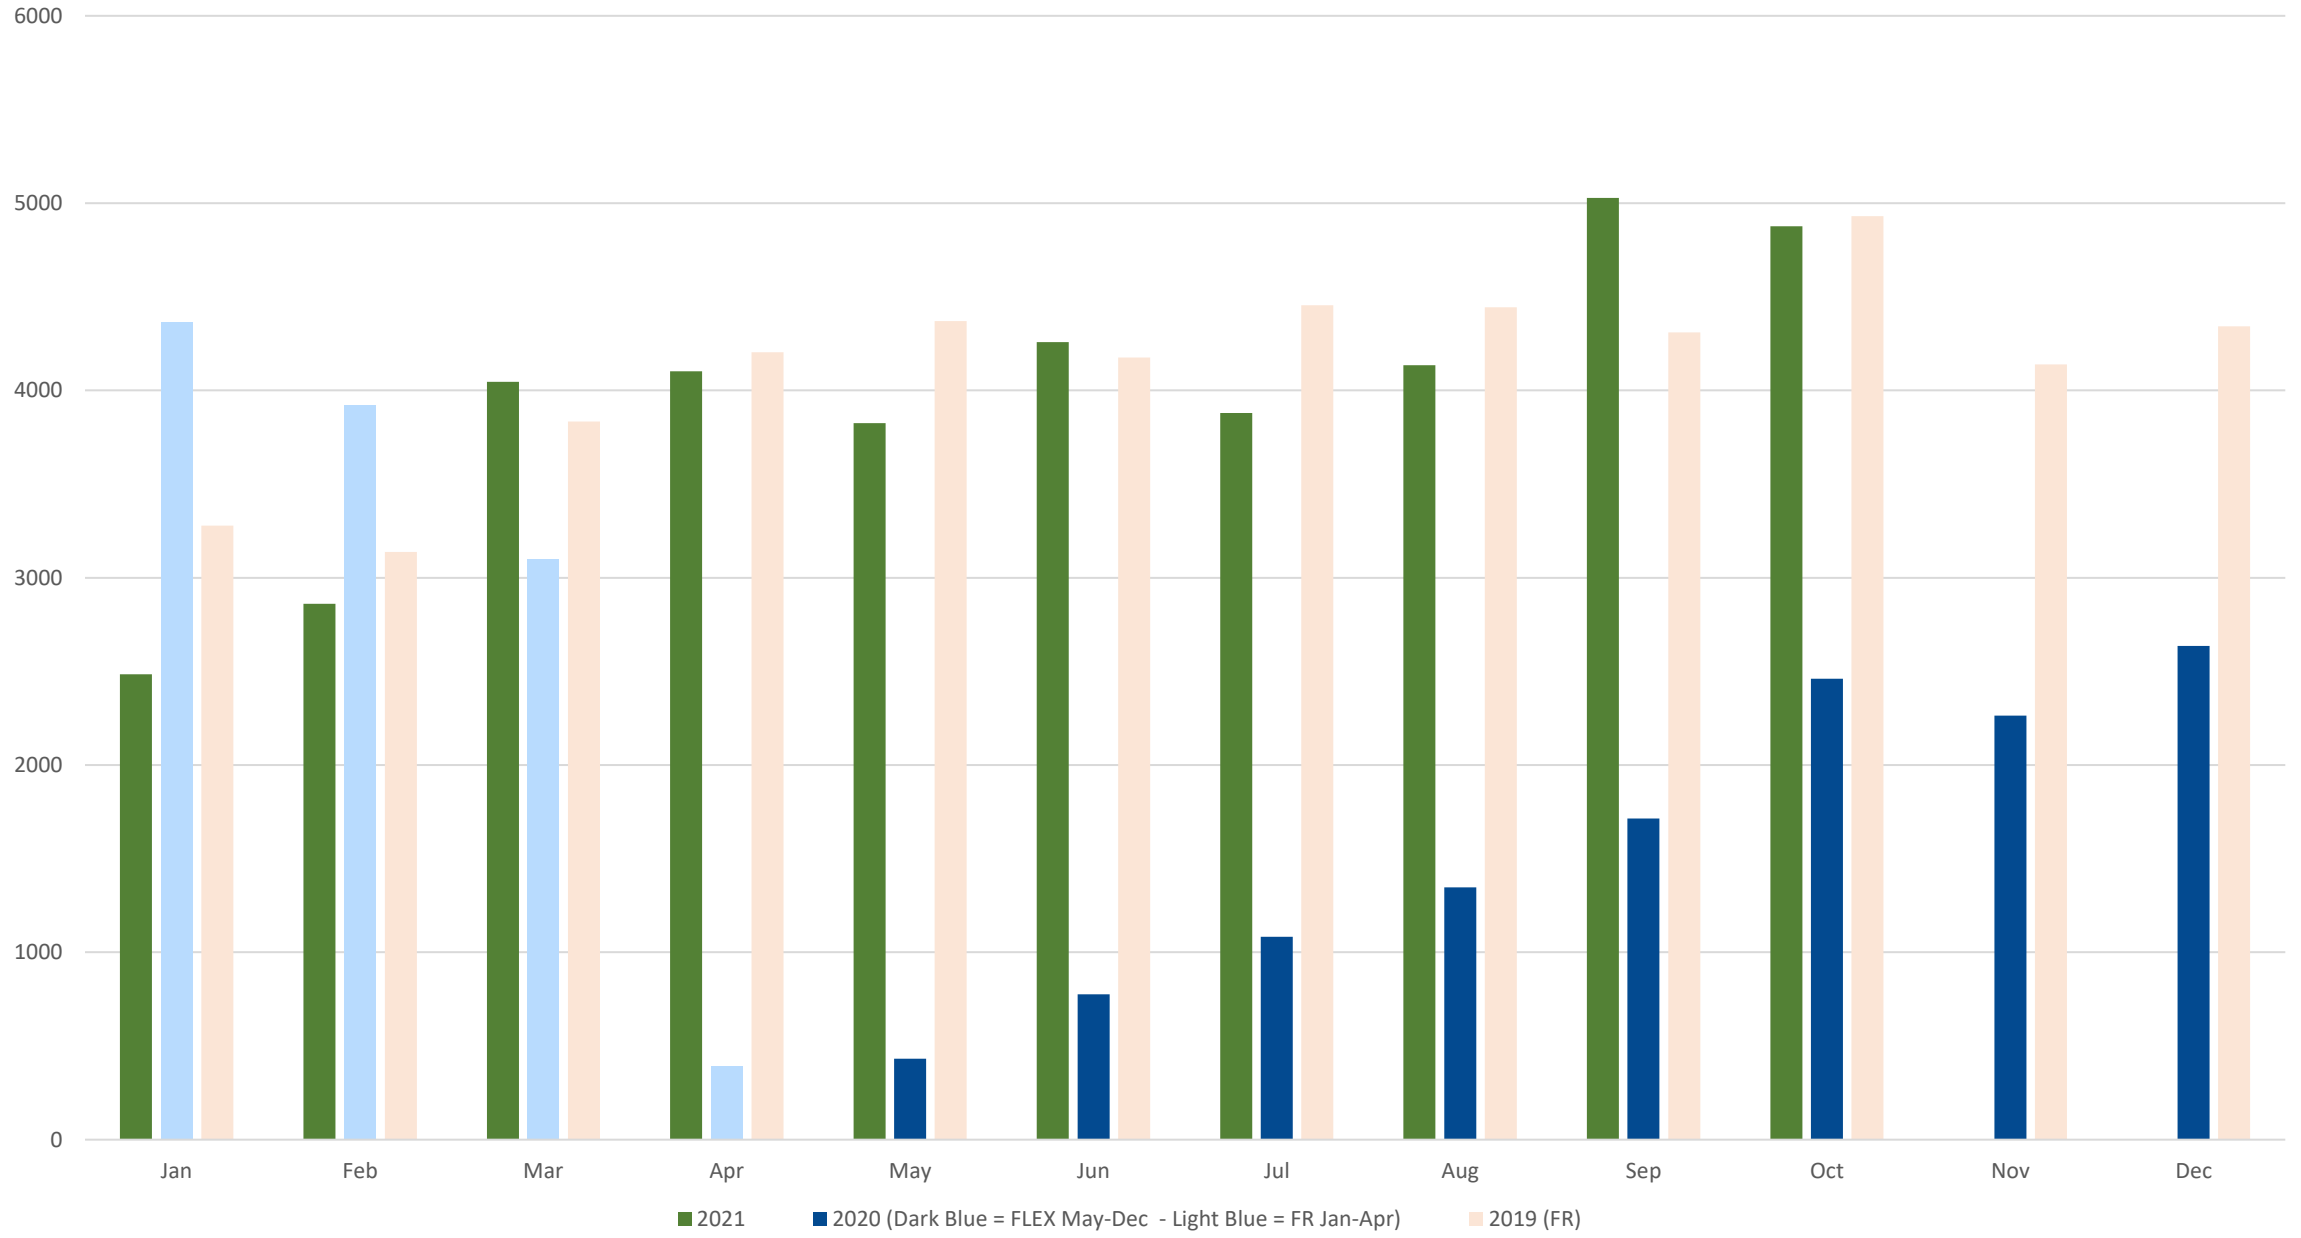

FLEX (FR) Delaware Daytime Trips

FR includes US Rt 23

DR Daytime GP Ridership

DR Daytime Contract Ridership

DR Total Daytime Ridership