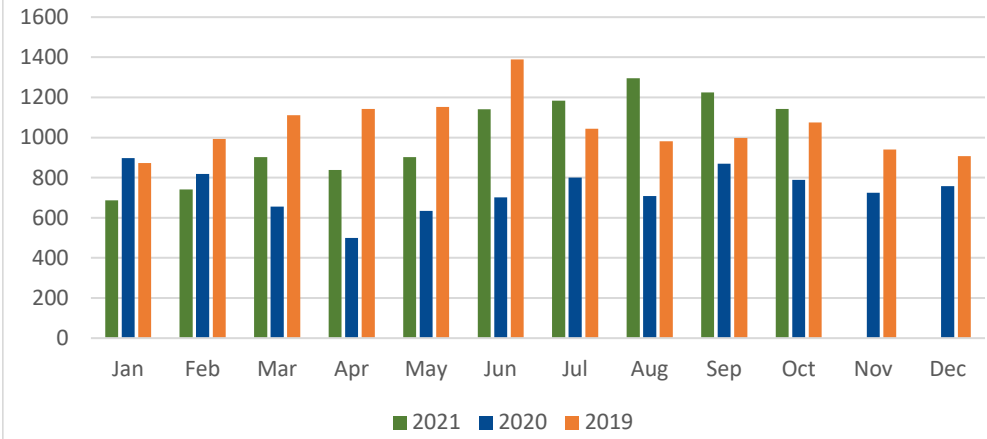

FLEX (FR) Delaware Daytime Trips

FR includes US Rt 23

DR Daytime GP Ridership

DR Daytime Contract Ridership

DR Total Daytime Ridership