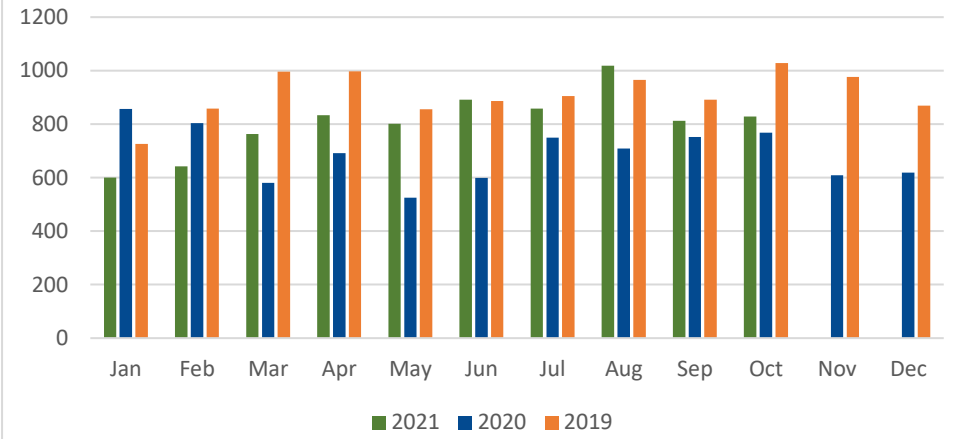

FLEX (FR) Delaware Daytime Trips

FR includes US Rt 23

DR Daytime GP Ridership

DR Daytime Contract Ridership

DR Total Daytime Ridership